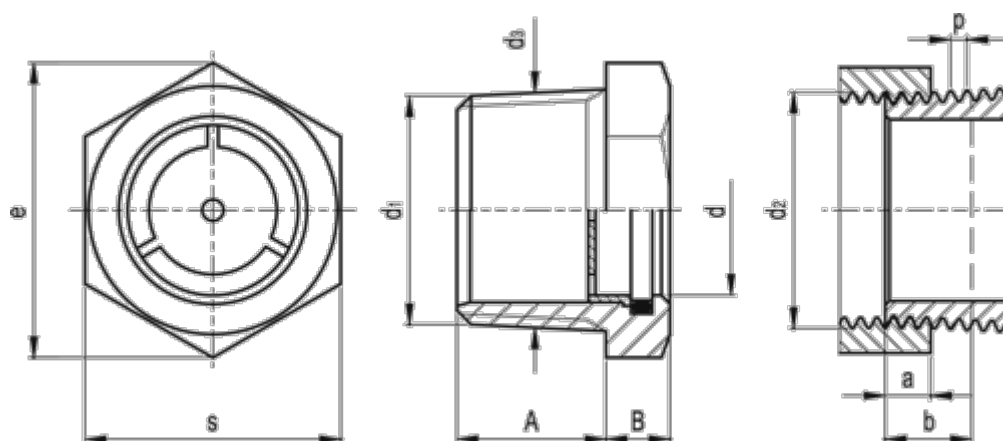

Data Sheet

Article number: 20678525

Description: E+G
Oil level indicator GN 743.8-11-R3/8-A

Measures

A = 15

a = 6.4

b = 10.1

B = 6

d = 11

d1 = R 3/8

d2 = Rp 3/8

d3 = 16.7

e = 22.0

p = 1.337

s = 19.0